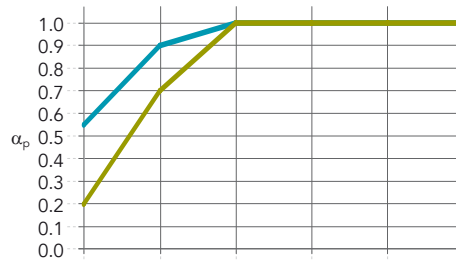

MS = Minimum Suspension

Performance

Sound absorption
 α_w : up to 1.00 (Class A)

Thickness (mm) /
 Suspension (incl. tile - mm)

	125 Hz	250 Hz	500 Hz	1000 Hz	2000 Hz	4000 Hz	α_w	Absorption class	NRC
50 / 200	0.55	0.90	1.00	1.00	1.00	1.00	1.00	A	1.00
50 / 50	0.20	0.70	1.00	1.00	1.00	1.00	1.00	A	1.00