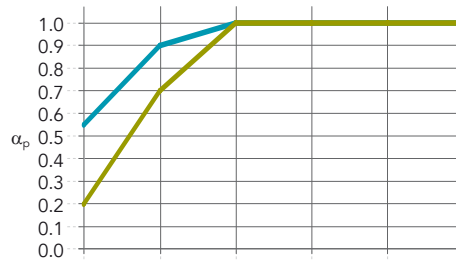

MS = Minimum Suspension

Performance

Sound absorption
 α_w : up to 1.00 (Class A)

Thickness (mm) / Suspension (incl. tile - mm)	125 Hz	250 Hz	500 Hz	1000 Hz	2000 Hz	4000 Hz	α_w	Absorption class	NRC
50 / 200	0.55	0.90	1.00	1.00	1.00	1.00	1.00	A	1.00
50 / 50	0.20	0.70	1.00	1.00	1.00	1.00	1.00	A	1.00