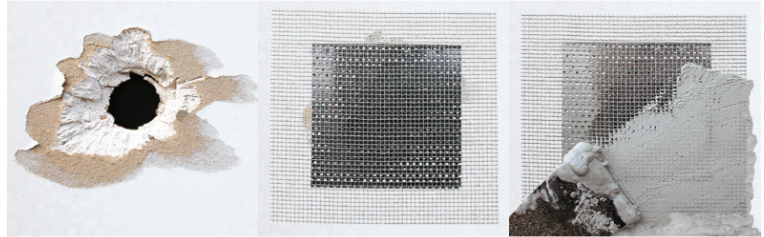

Ref. : 178055
Gencod 3476061780552 / Weight 0.060 kg
PCB : 100 / Professions : Drywaller

PATCH'UP - 15 cm plasterboard repairer

Easy and fast to apply.
Fastly repairs damaged walls and ceilings. The repaired surface is smooth, clean and without any crack.
Light and self-adhesive for an easy application.
Made of galvanized steel for a permanent repair.
STEP 1 : Lightly sand around the area to be repaired and clean it. Remove the backing paper from the patch.
STEP 2 : Apply the patch on the area to be repaired and press firmly.
STEP 3 : Cover the entire patch and the surrounding area with compound. Let dry then sand to obtain a smooth surface. Repeat the operation if necessary.