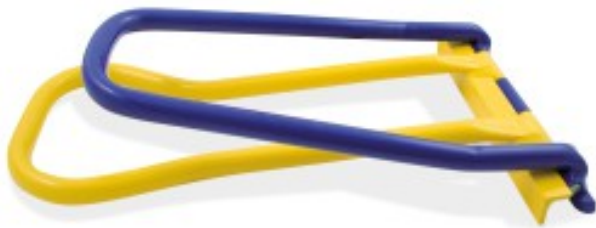

Ref. : 038655
Gencod 3476060003867
UPC: 5

SQUARE SEAM FOLDER

Operated square seam folder joins SPM 30/80 profiles.
Tool width : 220 mm.
Claw height : 50 mm.